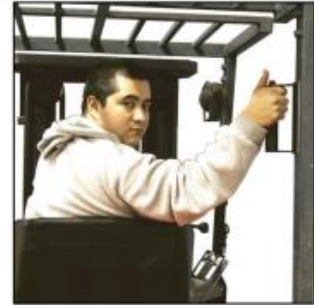

SECUR-T

Ergo Backup Handle

Reduce back strain with the Ergo Back-up Handle!

Operators will often grab the overhead guard when travelling in reverse. This is a dangerous practice and has resulted in serious injuries.

- Eases back stress when turning around
- Fits any lift truck
- Installs in minutes
- Keeps operators hand inside the operator compartment
- Optional horn switch allows operator to keep left hand on steering wheel
- Optional Battery Operated